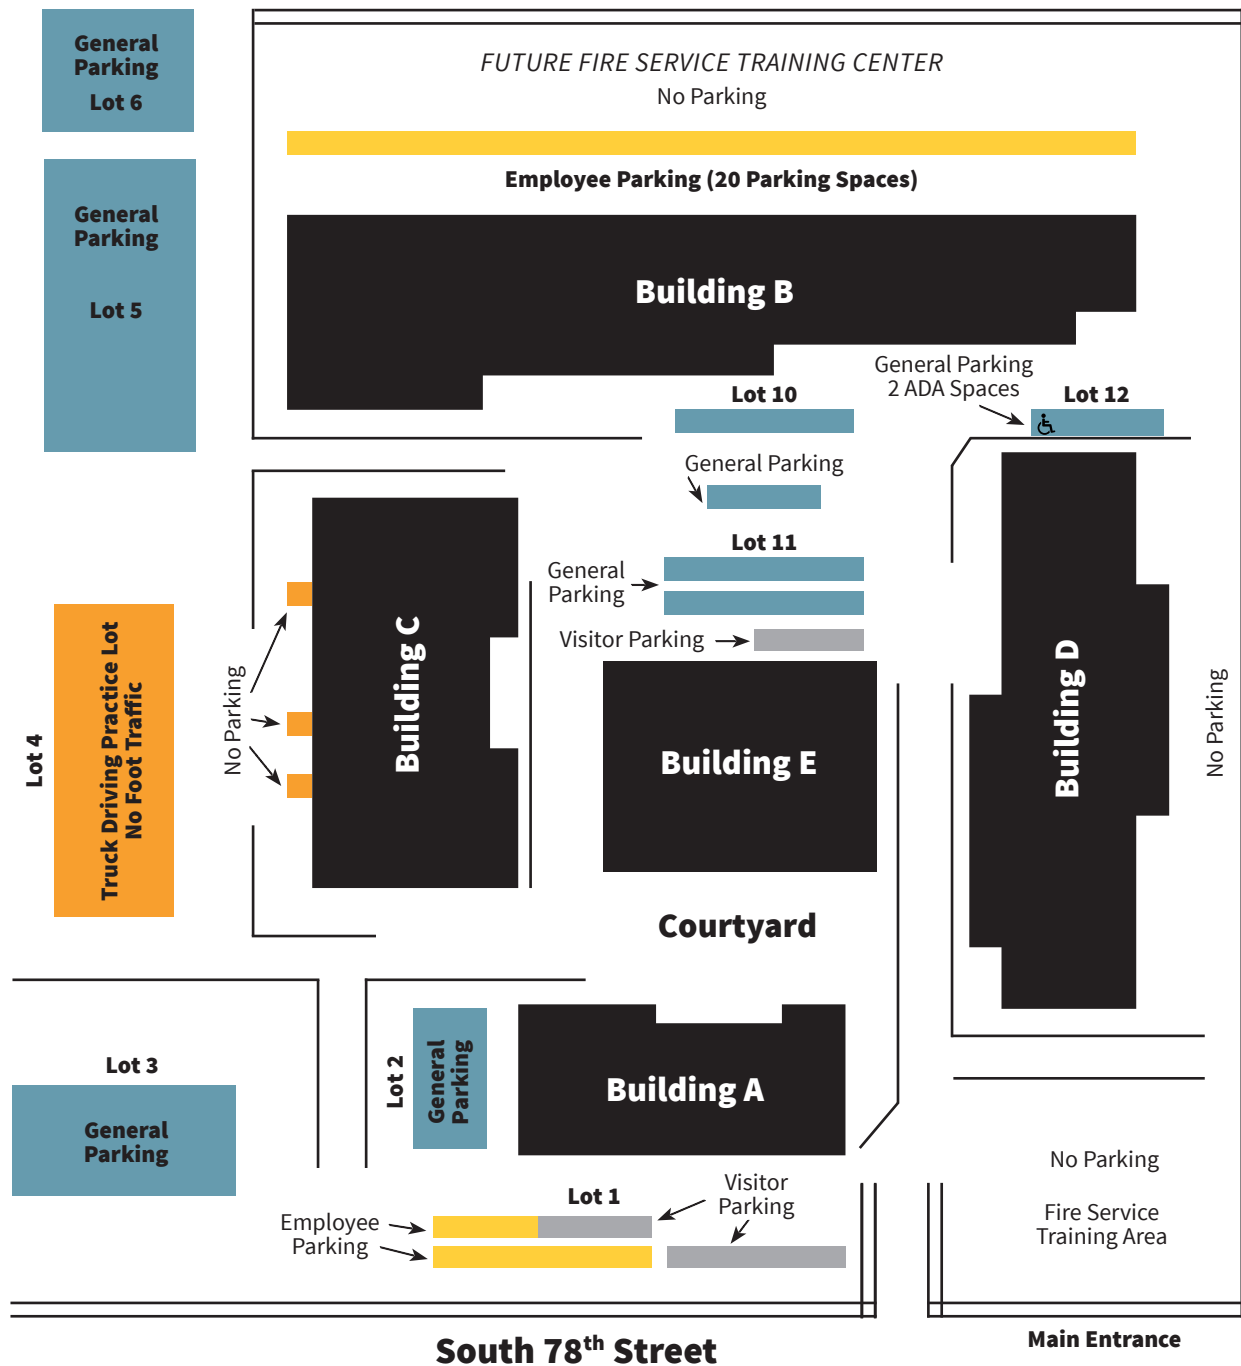

South 74th Street

BATES TECHNICAL COLLEGE SOUTH CAMPUS PARKING MAP*

- GENERAL
- EMPLOYEES
- VISITORS
- ADA ACCESSIBLE
- NO PARKING

SOUTH CAMPUS

2201 South 78th Street, Tacoma 98409

Driving:

Traveling North on I-5: Take exit 128, turn left onto S. Hosmer, turn left onto S. 84th Street, turn right onto Tacoma Mall Boulevard, turn left onto S. 78th Street, turn right into the college at 2201 S. 78th Street.

Traveling South on I-5: Take exit 129 onto Tacoma Mall Boulevard, turn left and go to 78th Street, turn right into the college at 2201 S. 78th Street.

Parking:

There are designated student, staff and visitor parking areas. This parking permit can be used only in student or visitor designated locations.

Updated: 9/21/2023

Tacoma Mall Boulevard

* Map subject to change.