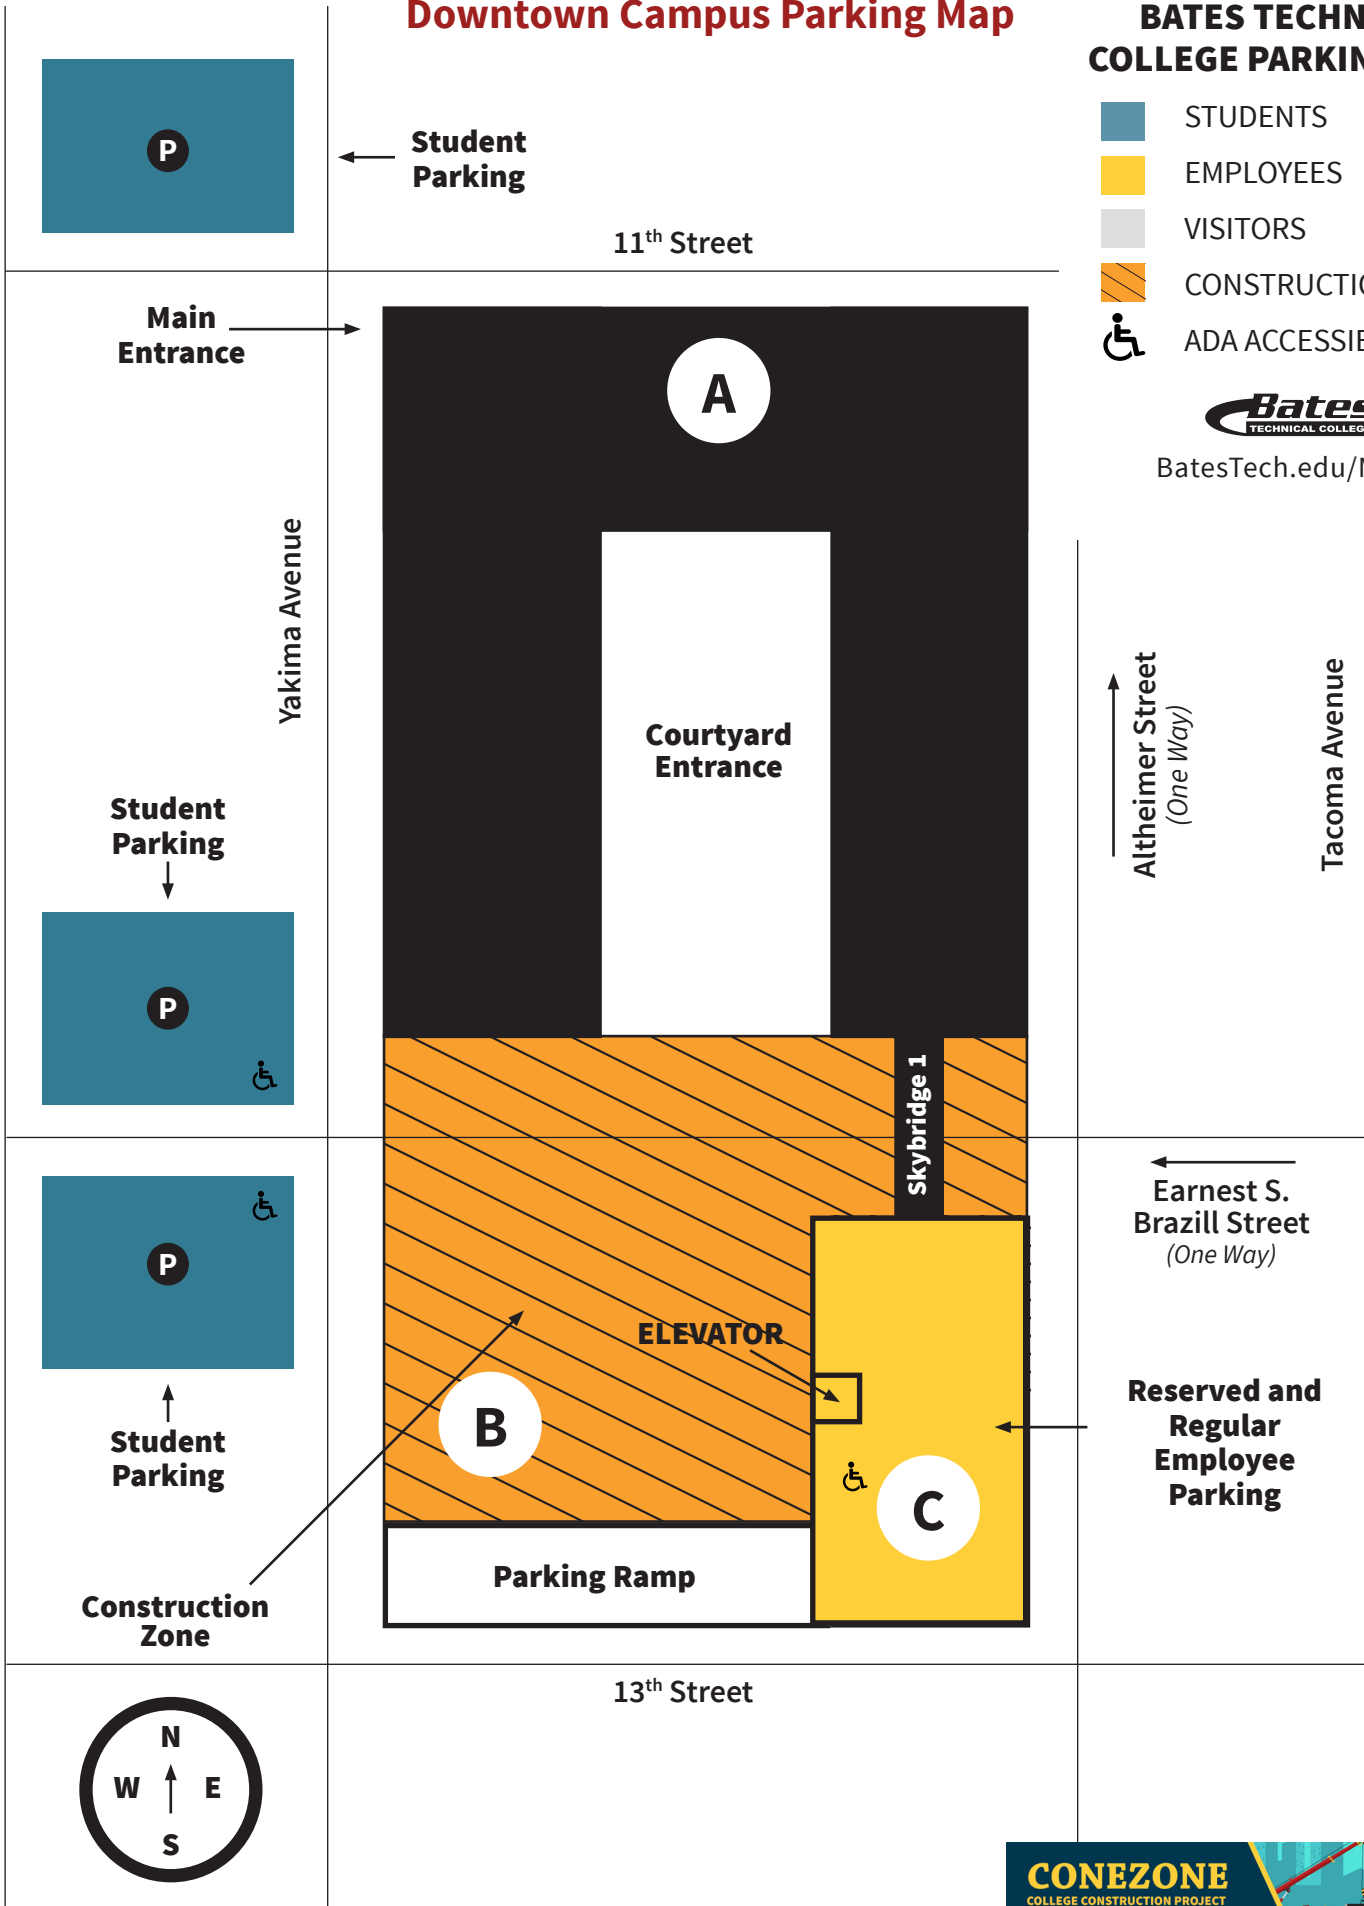

Downtown Campus Parking Map

BATES TECHNICAL COLLEGE PARKING MAP*

-  STUDENTS
-  EMPLOYEES
-  VISITORS
-  CONSTRUCTION ZONE
-  ADA ACCESSIBLE

BatesTech.edu/Maps

* Map subject to change depending on construction.