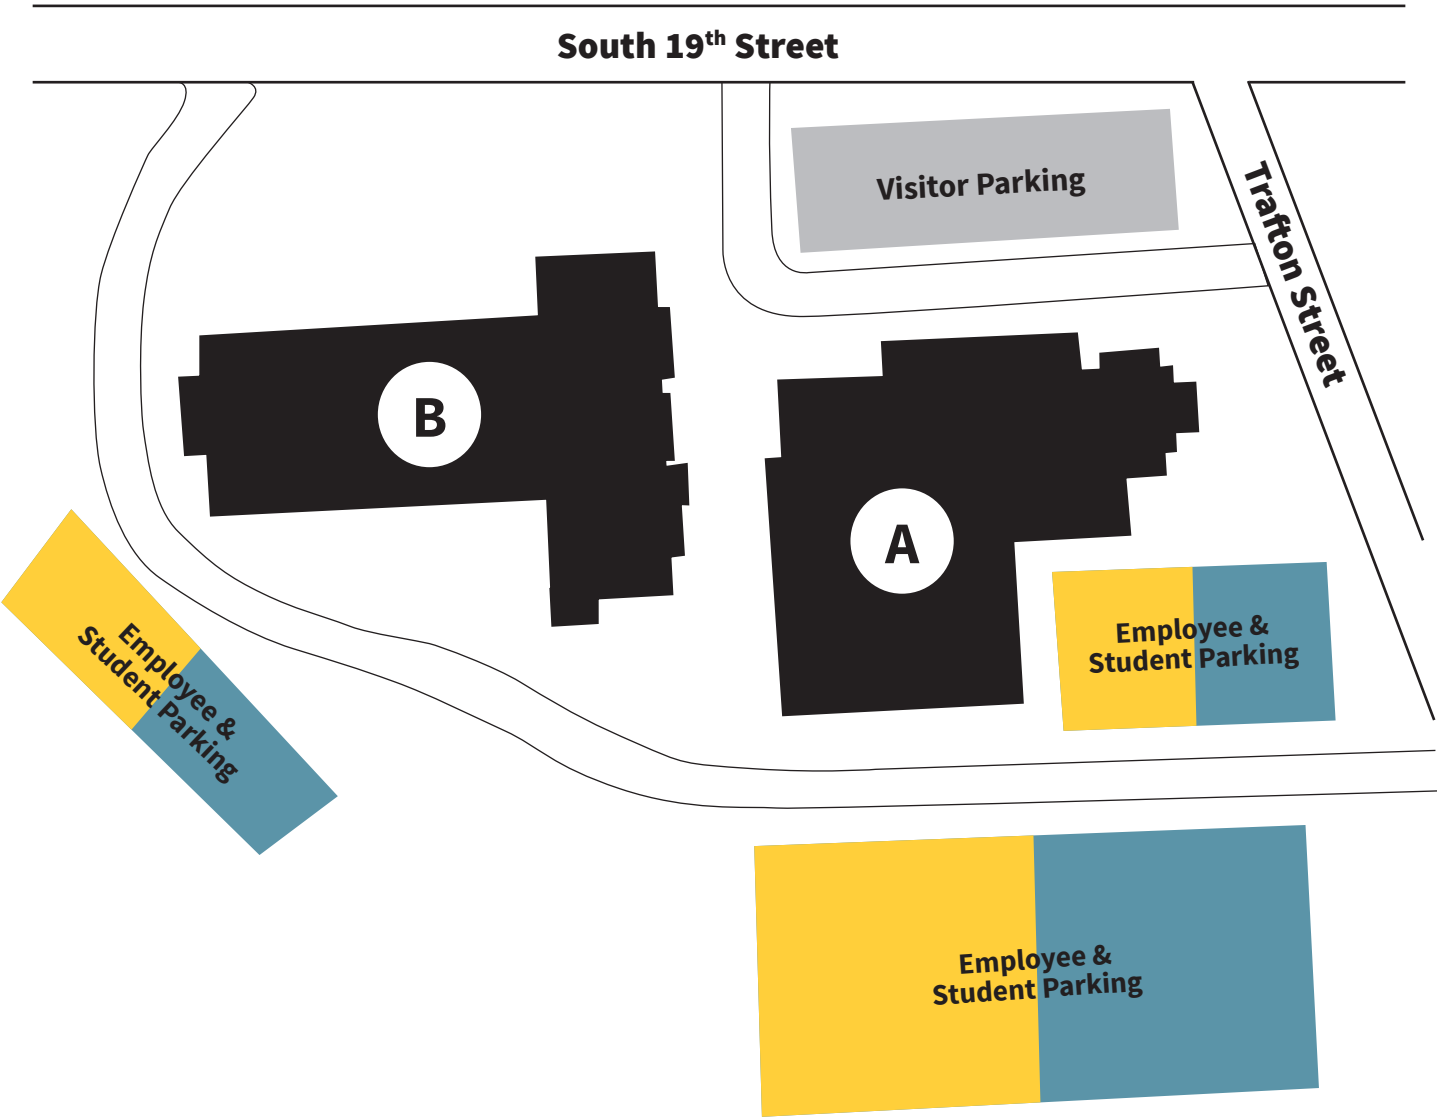

**BATES TECHNICAL COLLEGE
CENTRAL/MOHLER CAMPUS
PARKING MAP***

- STUDENTS
- EMPLOYEES
- VISITORS
- ADA ACCESSIBLE
- A Communications Technology
- B Advanced Technology

CENTRAL/MOHLER CAMPUS
320 South 19th Street, Tacoma 98405

Driving:
Take WA-16 to the Union Avenue exit to South 19th St., turn right onto South 19th Street and the campus is on the right.

Parking:
There are designated student and staff parking lots, as well as visitor parking areas. This parking permit can be used in any spot, except loading zones or the College President's reserved spot.

*Map subject to change.