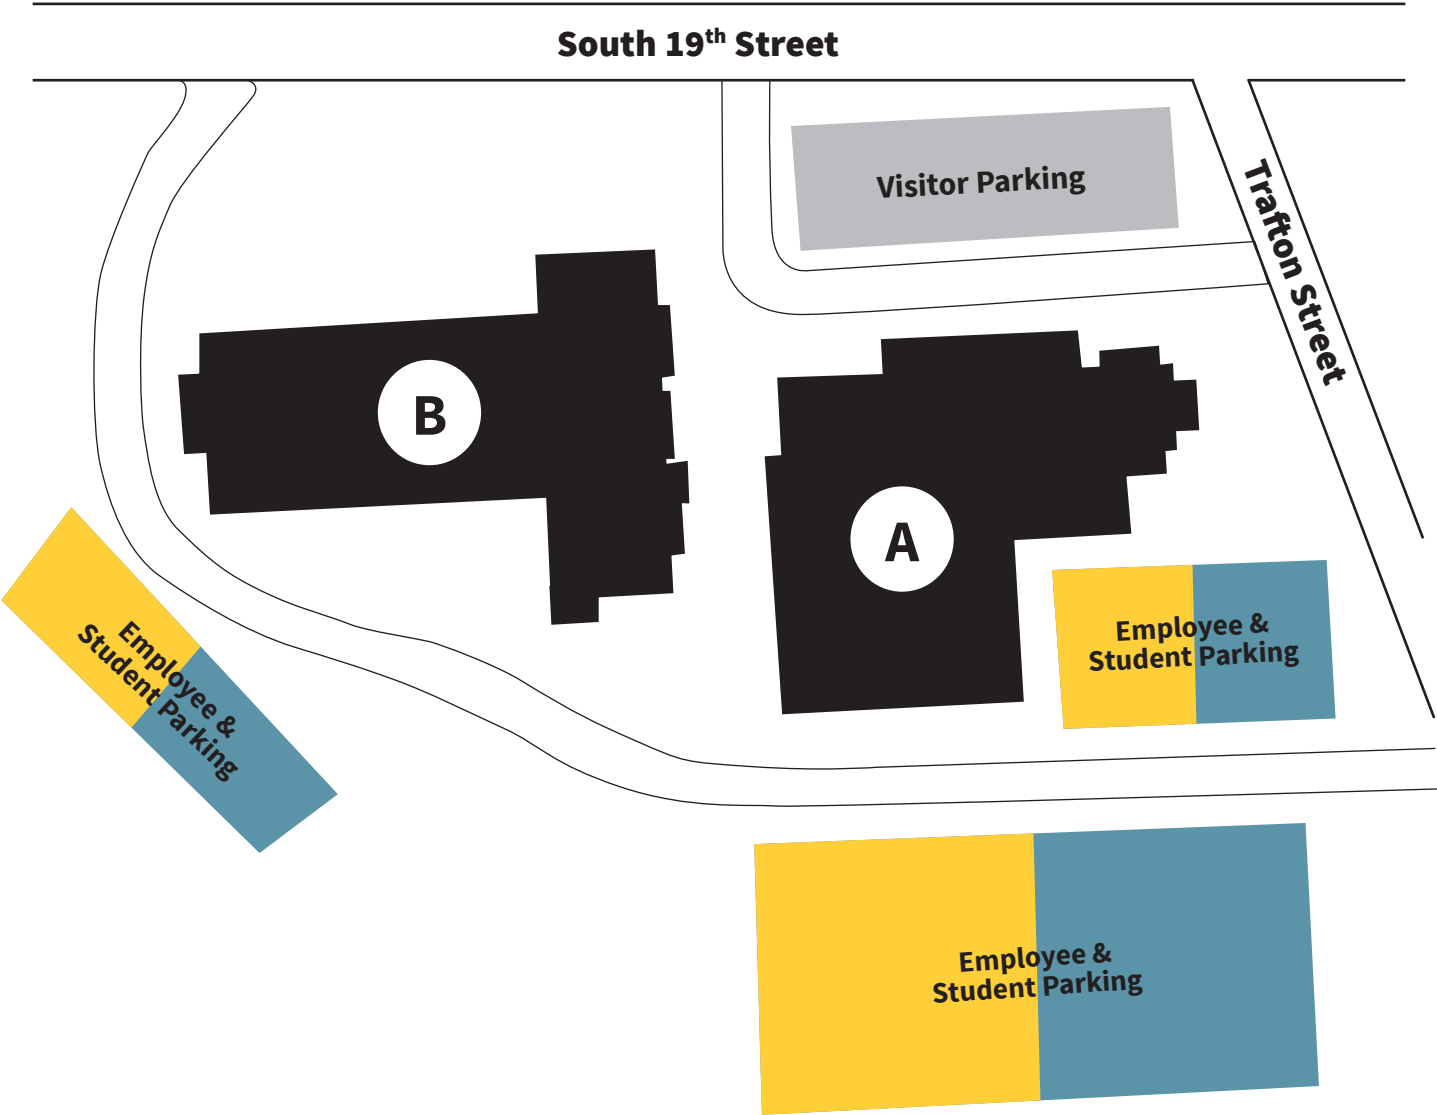

**BATES TECHNICAL COLLEGE
CENTRAL/MOHLER CAMPUS
PARKING MAP***

- STUDENTS
- EMPLOYEES
- VISITORS
- ADA ACCESSIBLE
- A Communications Technology
- B Advanced Technology

CENTRAL/MOHLER CAMPUS

2320 South 19th Street, Tacoma 98405

Driving:
Take WA-16 to the Union Avenue exit to South 19th St., turn right onto South 19th Street and the campus is on the right.

Parking:
There are designated student and staff parking lots, as well as visitor parking areas. This parking permit can be used in any spot, except loading zones or the College President's reserved spot.

Updated: 06/16/2021

* Map subject to change.