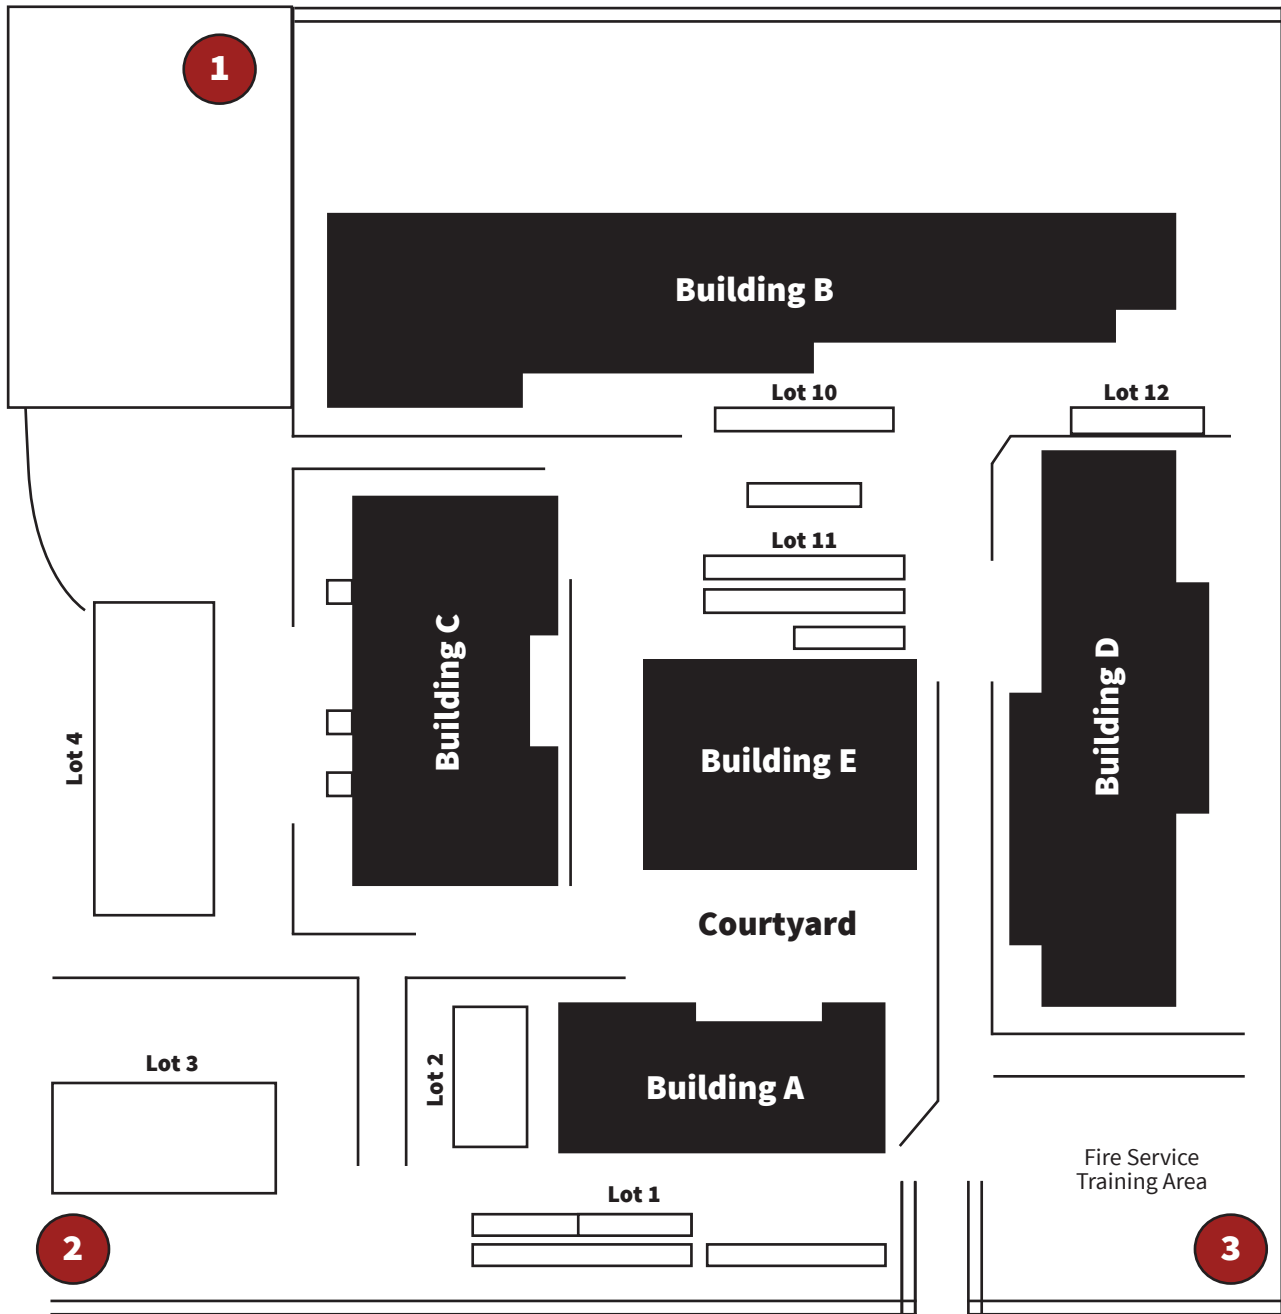

South 74<sup>th</sup> Street

South 78<sup>th</sup> Street

Main Entrance

# EVACUATION MAP

## SOUTH CAMPUS\*

### ● EVACUATION GATHERING AREAS

- 1 - 74th Street Gravel Lot
- 2 - LDS Church Parking Lot
- 3 - 78th Street Sidewalk Area

Tacoma Mall Boulevard

\*Map subject to change. 1/12/2022