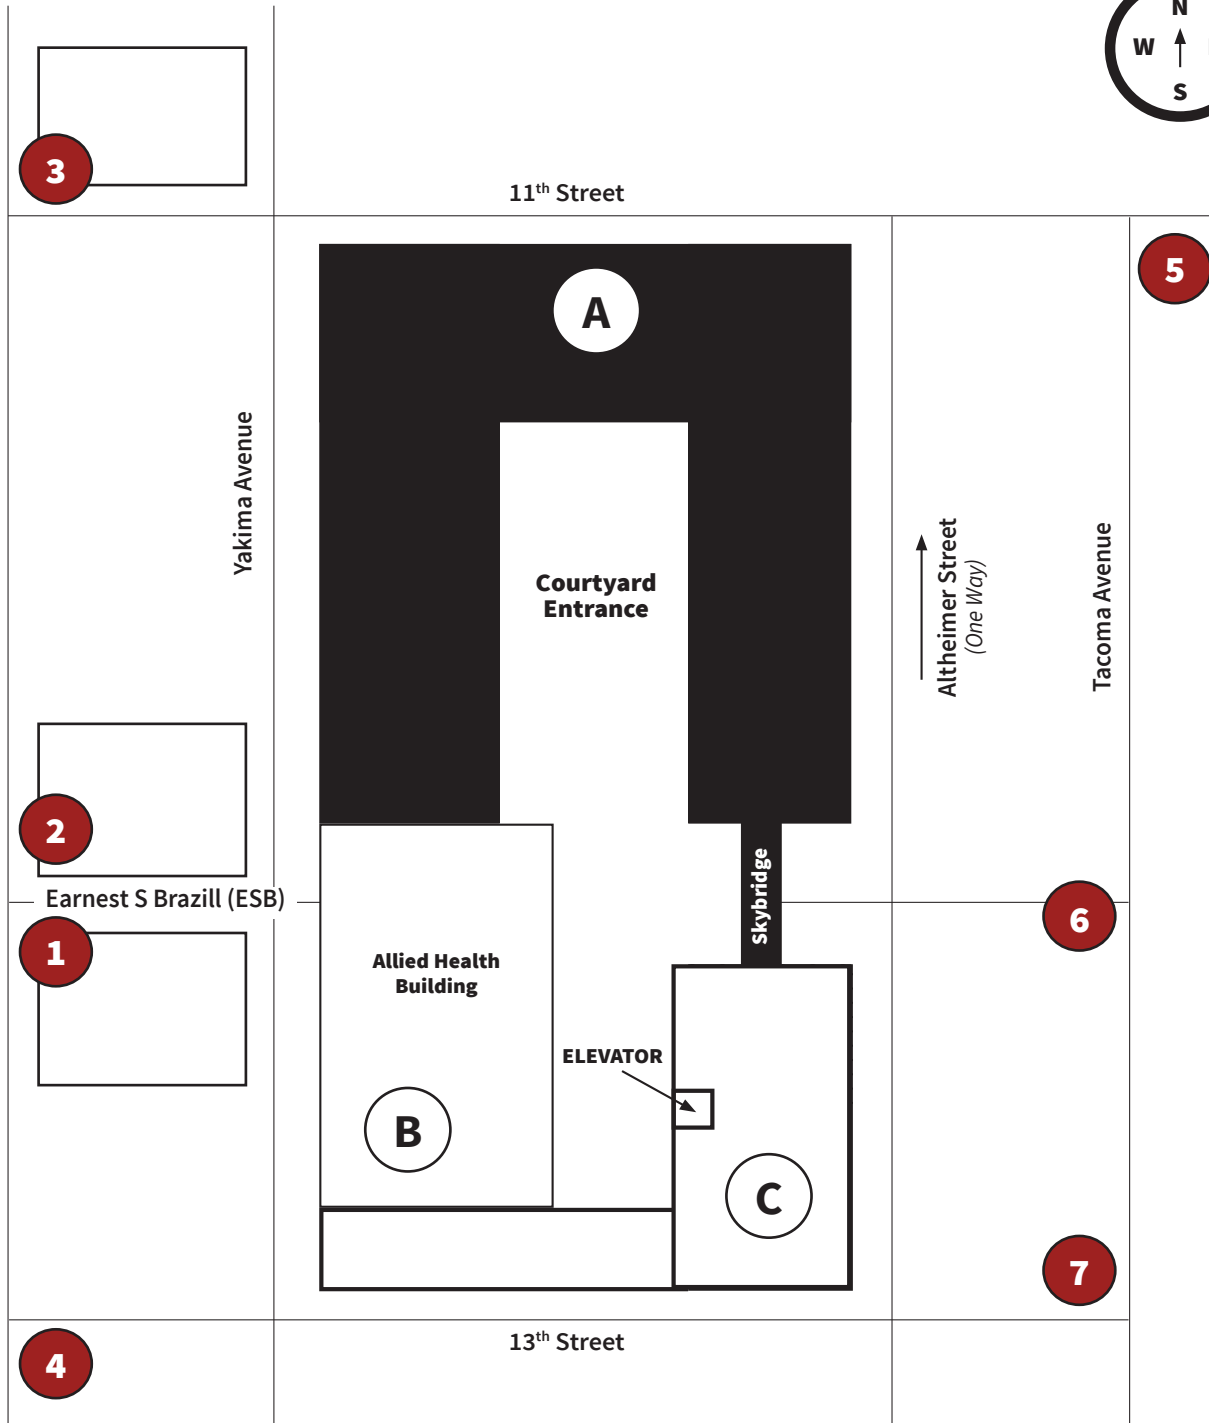

EVACUATION MAP

DOWNTOWN CAMPUS*

● EVACUATION GATHERING AREAS

- | | |
|--|--|
| 1 - General Parking Lot A, ESB and Yakima | 5 - Bail Bonds Parking Lot, 11th St. Alley East of Altheimer |
| 2 - General Parking Lot B, ESB and Yakima | 6 - Parking Lot on ESB Alley East of Altheimer |
| 3 - General Parking Lot C, 11th and Yakima | 7 - Parking Lot on 13th Alley East of Altheimer |
| 4 - Alley West of Yakima on 13th | |