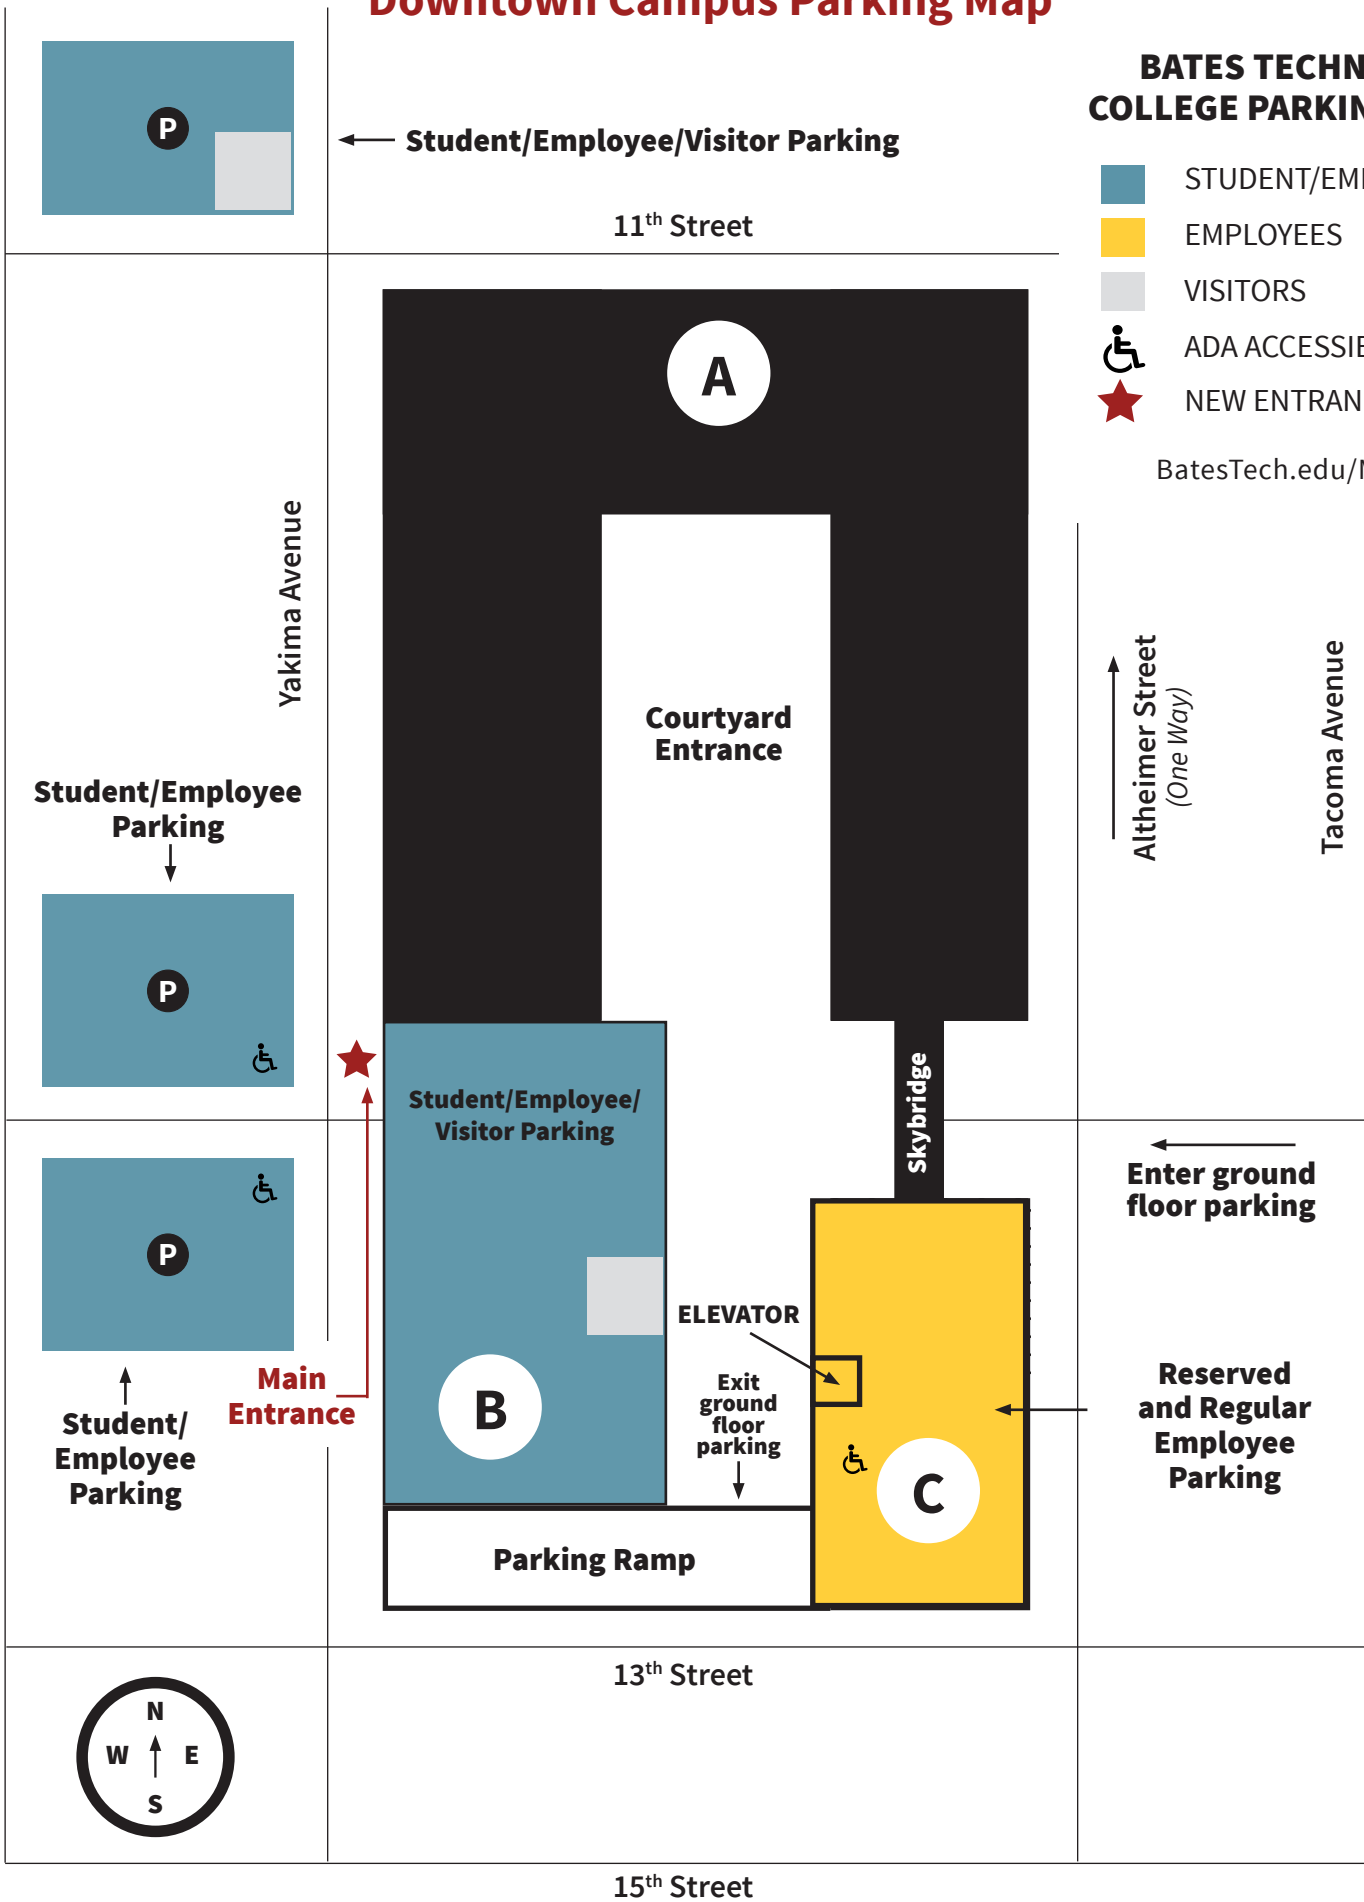

Downtown Campus Parking Map

BATES TECHNICAL COLLEGE PARKING MAP*

-  STUDENT/EMPLOYEE
-  EMPLOYEES
-  VISITORS
-  ADA ACCESSIBLE
-  NEW ENTRANCE

BatesTech.edu/Maps

* Map subject to change. 1/12/2022