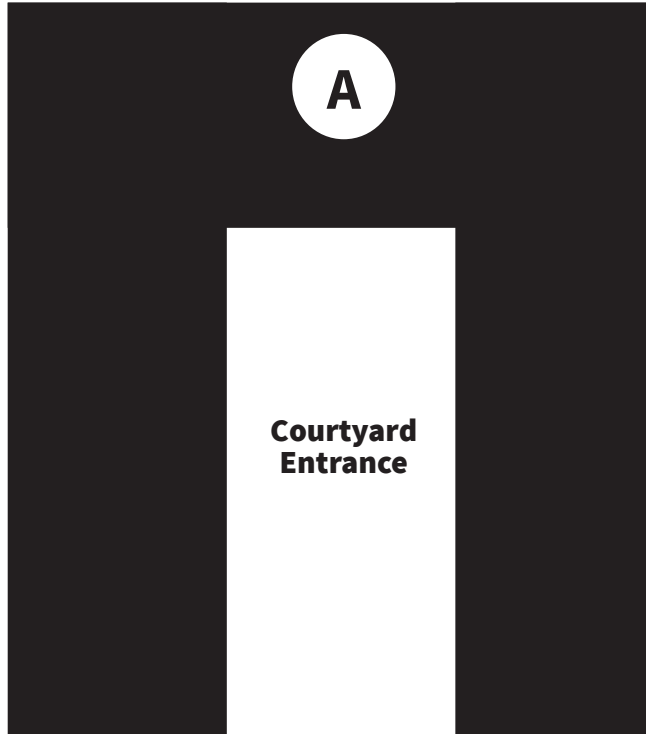

Downtown Campus Parking Map

BATES TECHNICAL COLLEGE PARKING MAP*

← Student/Employee Parking

11th Street

→ Main Entrance

Yakima Avenue

Student/Employee Parking

BatesTech.edu/Maps

↑ Altheimer Street
(One Way)

Tacoma Avenue

↑ Student/Employee Parking

ELEVATOR

Exit ground floor parking

← Enter ground floor parking

Reserved and Regular Employee Parking

13th Street