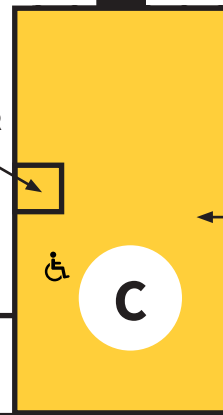

Downtown Campus Parking Map

BATES TECHNICAL COLLEGE PARKING MAP*

← Student/Employee Parking

11th Street

→ Main Entrance

Yakima Avenue

Student/Employee Parking

BatesTech.edu/Maps

↑ Altheimer Street
(One Way)

Tacoma Avenue

↑ Student/Employee Parking

ELEVATOR

Exit ground floor parking

← Enter ground floor parking

Reserved and Regular Employee Parking

13th Street